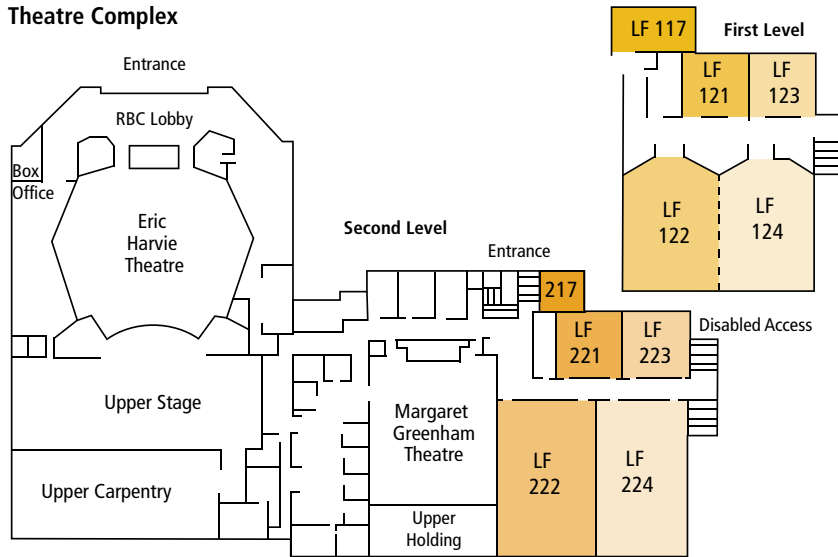

## Theatre Complex

## Laszlo Funtek Teaching Wing

Adjacent to the Margaret Greenham Theatre, the Laszlo Funtek Teaching Wing includes 10 meeting rooms, a carpentry shop, costume shop, properties shop, and dance studios.

Room Name	Theatre	Classroom	U-Shape	U-Shape w inserts	Boardroom	Hollow Square	Rounds of 6	Dimensions Metres L x W	Dimensions Feet L x W	Area M <sup>2</sup>	Area Ft <sup>2</sup>	Ceiling Height Metres	Ceiling Height Feet
LF 117	40	14	9	14	14	12	7.3 x 6.4	24 x 21	47	504	2.7	8' 10"	
LF 121	60	30	18	22	26	24	9.1 x 8.8	30 x 29	81	870	2.7	8' 10"	
LF 122	60	40	24	32	24	30	13.6 x 14	45 x 46	190	2,052	2.2 - 2.9	7' 4" - 9' 7"	
LF 123	60	30	18	22	26	24	9.1 x 8.8	30 x 29	81	870	2.7	8' 10"	
LF 124	60	40	24	32	24	30	13.6 x 14	45 x 46	190	2,052	2.2 - 2.9	7' 4" - 9' 7"	
LF 122 & 124	120	80	44	60	45	45	13.6 x 28	45 x 92	380	4,140	2.2 - 2.9	7' 4" - 9' 7"	
LF 217	24	10	6	10	8	6	4.1 x 6.1	13.5 x 20	25	270	2.7	8' 10"	
LF 221	60	30	18	22	26	24	9.1 x 8.8	30 x 29	81	870	2.7	8' 10"	
LF 222	180	140	50	66	60	90	13.6 x 20	45 x 66	272	2,943	4.1	13' 4"	
LF 223	60	30	18	22	26	24	9.1 x 8.8	39 x 29	81	870	2.7	8' 10"	
LF 224	180	140	50	66	60	90	13.6 x 20	45 x 66	272	2,943	4.1	13' 4"	

Please Note: All capacity numbers are based on basic AV set-ups.