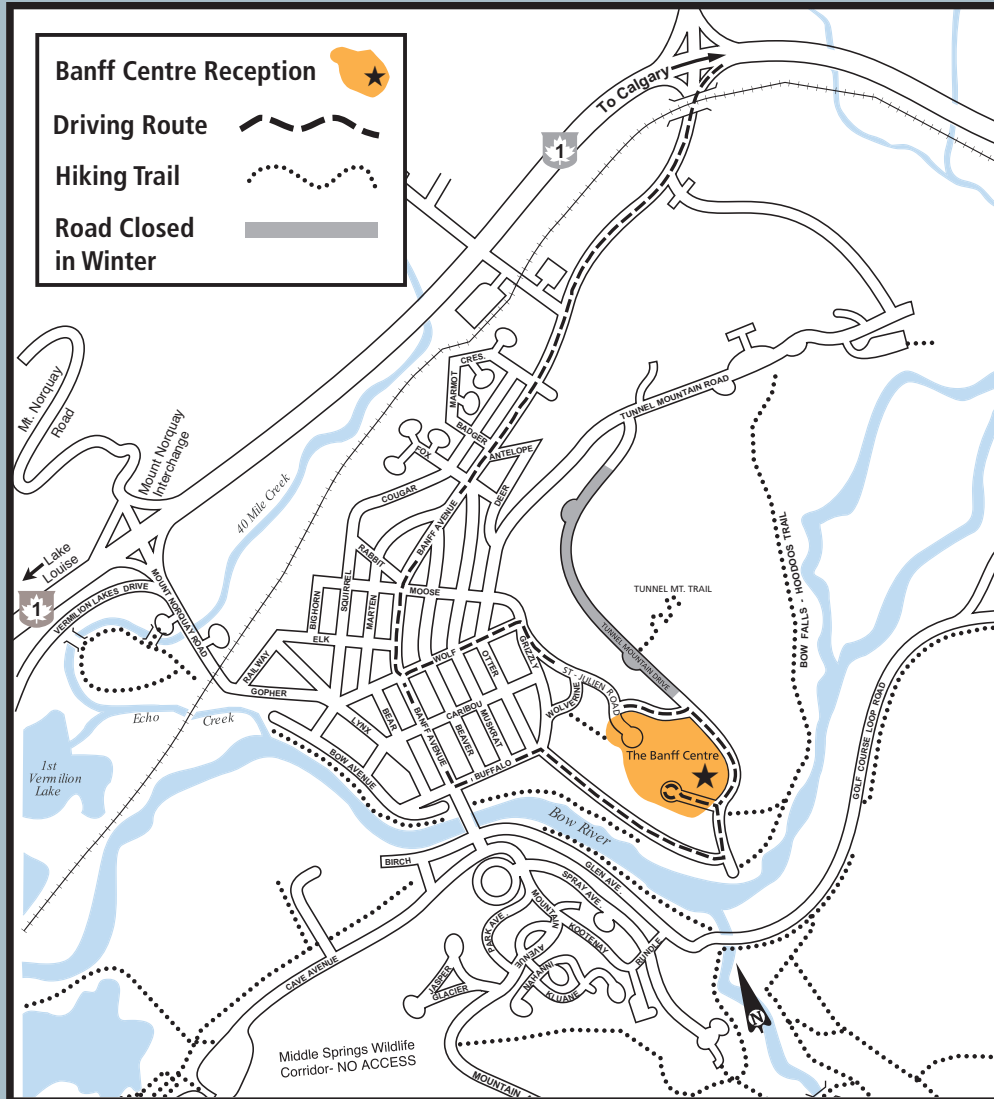

Town of Banff

Banff Centre